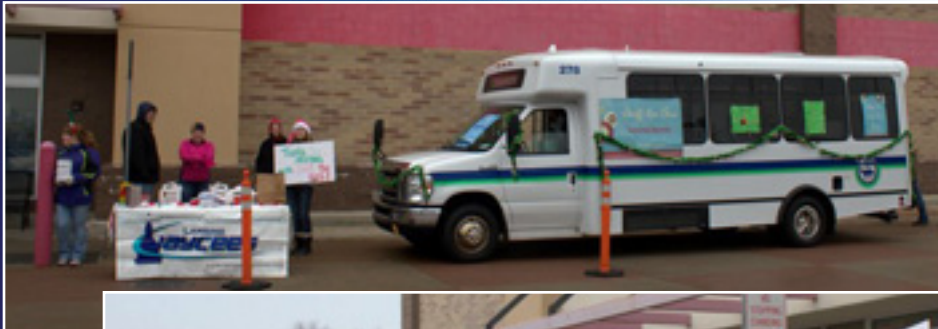

# Capital Correspondent

@LansingJaycees

Lansing Jaycees

LEADERSHIP FRIENDSHIP CITIZENSHIP MEMBERSHIP

The Monthly Newsletter of the Lansing Junior Chamber of Commerce | December 2012

Lansing Jaycees  
P.O. Box 1610  
Lansing, MI 48901

# LANSING JAYCEES

Members of the Lansing Jaycees and other volunteers spent nine hours outside of Walmart at the beginning of December for our annual Stuff the Bus event! A busload of items were gathered by shoppers for children adopted by our chapter from the Salvation Army.